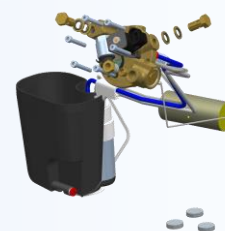

All prices excl. tax.