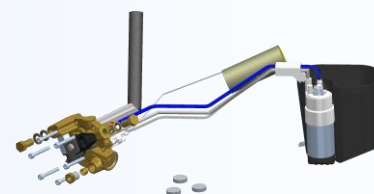

Vogels Autogas

pumps

PTS-40	3114020.2	AE200: FUEL MODULE H200/ODEG
PTS-40	3114022.2	AE220: FUEL MODULE H220/ODEG
PTS-40	3114023.2	AE230: FUEL MODULE H230/ODEG
PTS-40	3114024.2	AE240: FUEL MODULE H240/ODEG
PTS-40	3114025.2	AE250: FUEL MODULE H250/ODEG
PTS-40	3114027.2	AE270: FUEL MODULE H270/ODEG

PTS-70	3117020.2	AE200: FUEL MODULE H200/0DEG
PTS-70	3117022.2	AE220: FUEL MODULE H220/0DEG
PTS-70	3117023.2	AE230: FUEL MODULE H230/0DEG
PTS-70	3117024.2	AE240: FUEL MODULE H240/0DEG
PTS-70	3117025.2	AE250: FUEL MODULE H250/0DEG
PTS-70	3117027.2	AE270: FUEL MODULE H270/0DEG

PTS-40	3114318.2	AT180: FUEL MODULE H180/30DEG
PTS-40	3114320.2	AT200: FUEL MODULE H200/30DEG
PTS-40	3114322.2	AT220: FUEL MODULE H220/30DEG
PTS-40	3114323.2	AT230: FUEL MODULE H230/30DEG
PTS-40	3114324.2	AT240: FUEL MODULE H240/30DEG
PTS-40	3114325.2	AT250: FUEL MODULE H250/30DEG
PTS-40	3114327.2	AT270: FUEL MODULE H270/30DEG

PTS-70	3117318.2	AT180: FUEL MODULE H180/30DEG
PTS-70	3117320.2	AT200: FUEL MODULE H200/30DEG
PTS-70	3117322.2	AT220: FUEL MODULE H220/30DEG
PTS-70	3117323.2	AT230: FUEL MODULE H230/30DEG
PTS-70	3117324.2	AT240: FUEL MODULE H240/30DEG
PTS-70	3117325.2	AT250: FUEL MODULE H250/30DEG
PTS-70	3117327.2	AT270: FUEL MODULE H270/30DEG

All prices excl. tax.